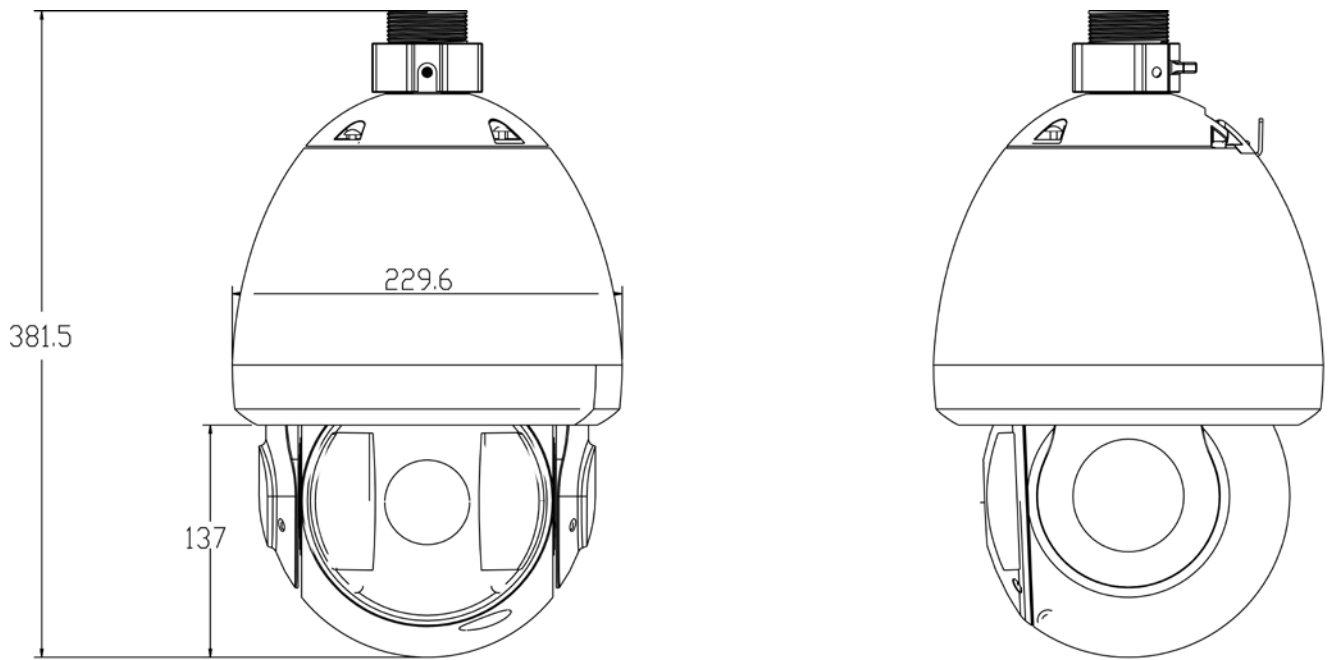

#### Features

- 4.7mm ~ 94.0mm(20x)optical zoom
- H.264 & MJPEG dual-stream encoding and JPEG image capture
- Max 25/30fps@1080p resolution
- WDR(DWDR), Day/Night(ICR), DNR (2D&3D),Auto iris, Auto focus, AWB, AGC,BLC
- Multiple network monitoring: Web viewer, CMS(DSS/PSS) & DMSS
- Max 240°/s pan speed, 360° endless pan rotation
- Up to 255 presets, 5 auto scan, 8 tour, 5 pattern
- Built-in 7/2 alarm in/out
- Support intelligent 3D positioning with DH-SD protocol
- Micro SD memory, IP66
- IR LEDs up to 100m

### Dimensions (mm)