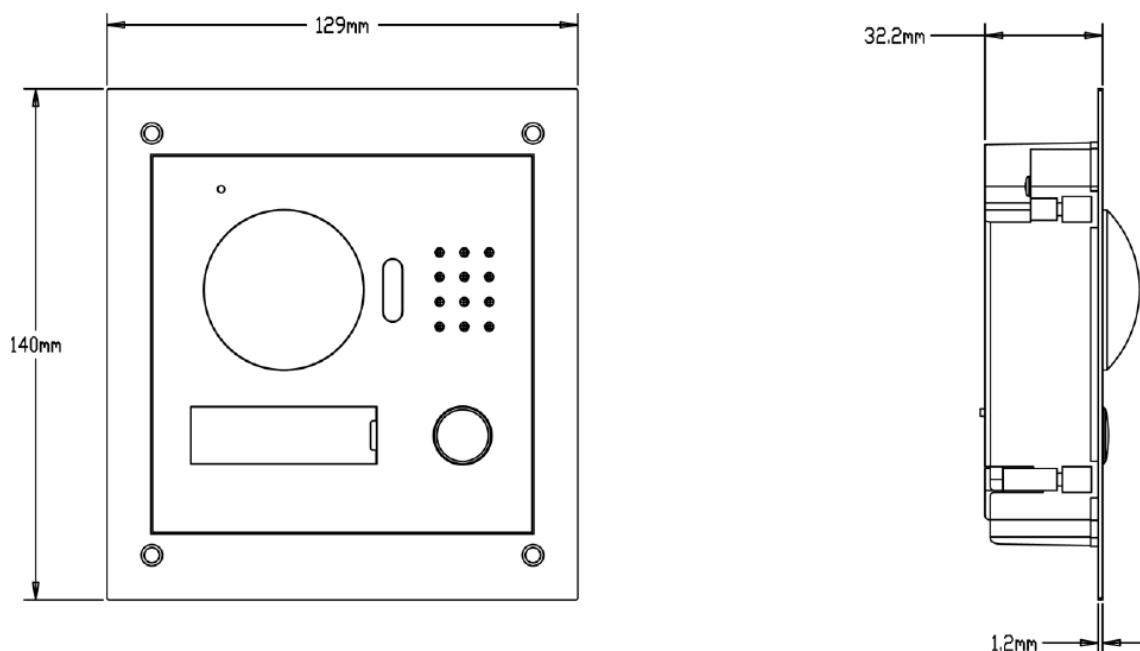

DH-VTO2000A

Mode	Door Lock Status Check	Support (optional)
Network	Ethernet	10M/100Mbps Self-adaptive
	Network Protocol	TCP/IP
General	Power	DC 10~15V
	Power Consumption	Standby $\leq 1W$, work $\leq 10W$
	Working Environments	- 30°C ~ +70°C
	Relative Humidity	10% ~ 90%RH
	Dimensions	129.9mm $\times$ 32.2mm $\times$ 140mm
	Weight	0.8Kg;

Dimensions

Dahua Technology Co., Ltd.

1199BinAn Road, Binjiang District, Hangzhou, China

Tel: +86-571-87688883

Fax: +86-571-87688815

Email: overseas@dahuatech.com

www.dahuatech.com