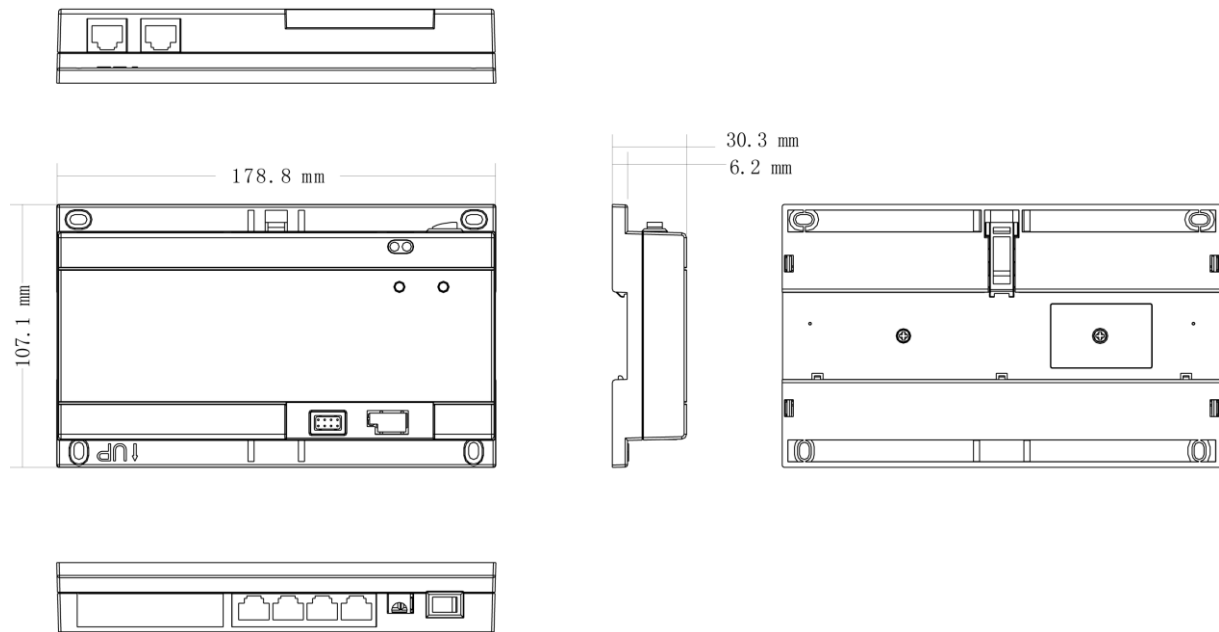

4-CH Unit Net Distributor

Features

- Decent appearance.
- 4-channel distributor
- Support 60 cascading , one outdoor station can connect 240 indoor monitors.
- Connect indoor monitor with one Cat 5e cable, transfer the signal and power together
- Electrical level design, support DIN rail mounted

Specifications

Model	DH-VTNA1040B
Voltage	24V
Power Consumption	Standby :1W; Max :20W
Working Temperature	-10°C — +55°C
Dimensions	178.8mm*107.1mm*30.3mm (L*W*T)
Weight	0.3 Kg

Dimensions

Dahua Technology Co., Ltd.