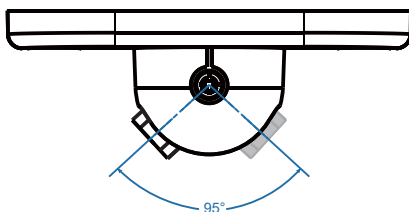

VST-862EX Series Outdoor PIR Motion Sensor

Specifications

PIR Motion Sensor	
Range	10 meters
Horizontal Angle	90° degrees
Installation Height	2 meters
Camera	
Lens	VGA CMOS Camera
Field of View	(H) 102° degrees
Resolution	640 x 480 pixels or 320 x 240 pixels
Night Illusion	Warm white fill light covering 5 meters (VST-862EX-F1) Infrared (IR) fill light covering 7 meters outdoor, 10 meters indoor with room size limited to 10m x 6m (VST-862EX-IL-F1)
Mechanical	
Frequency	868 MHz / 433 MHz
Power Source	1.5V, L91 Lithium battery x 4
Battery Life	8.8 years*
Data Rate	10k, 20k, 30k, 50k, 80k
Weatherproof Standard	IP45
Mounting Options	Wall / Corner mount Optional accessory: Rotating holder
Rotating Angles (with Rotating holder)	Horizontal: 95 degrees
Operating Temperature	-10°C to 45°C (14°F to 113°F)
Operating Humidity	Up to 85% non-condensing
Dimensions	VST-862EX: 69 mm x 170 mm x 77 mm Rotating holder: 85.3 mm x 50.3 mm x 32.7 mm

* Note: Actual battery life may vary with product settings, operating environment, and usage patterns.

Compatible with Rotating Holder (Optional)

Top View

Ordering Information

VST-862EX-F1	Outdoor Camera PIR Motion Sensor with warm white fill light and compatible with Climax F1 gateways
VST-862EX-IL-F1	Outdoor Camera PIR Motion Sensor with infrared (IR) fill light and compatible with Climax F1 gateways
Rotating Holder	Optional mounting accessory