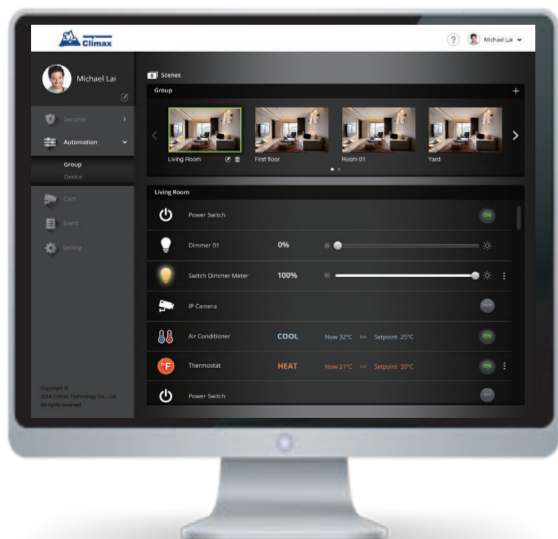

Vesta Home App

The end user can download the Vesta Home App from the App Store or the Google Play Store to manage the HSGW, receive event reports and view alarm videos/images on a smartphone.

Available on the
App Store

ANDROID APP ON
Google play

Home Portal Server

Home Portal Server, Climax's high-capacity IP/GPRS platform, enables the CMS to remotely manage the HSGW and serve customers.

The HSGW Series Comparison Chart