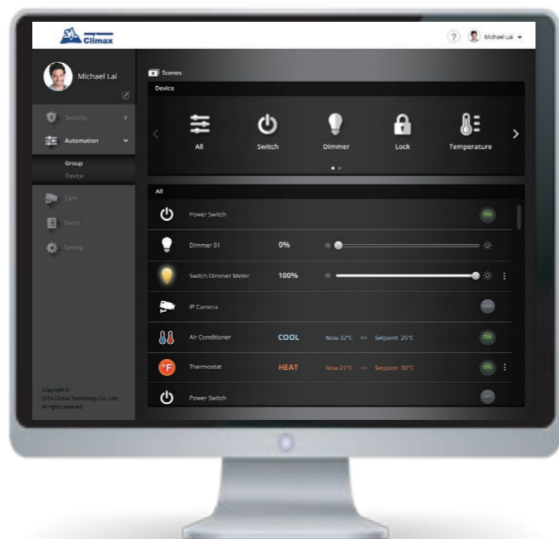

SD-29
Smoke Detector
with motion,
temperature
sensor &
Emergency light

Mini-SD
Mini Smoke &
Heat Detector

SDCO-1
Carbon Monoxide
Detector

WLS-23
Water Leakage
Sensor

Be in Control Wherever You Are

Remote and Mobile Control

Vesta Home App

The end user can download the Vesta Home App from the App Store or the Google Play Store to manage the HSGW, receive event reports and view alarm videos/images on a smartphone.

Available on the
App Store

ANDROID APP ON
Google play

Home Portal Server

Home Portal Server, Climax's high-capacity IP/GPRS platform, enables the CMS to remotely manage the HSGW and serve customers.

The HSGW Series Comparison Chart