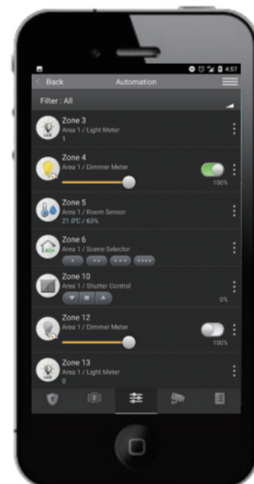

Be in Control Wherever You Are

Remote and Mobile Control

Vesta Home App

The end user can download the Vesta Home App from the App Store or the Google Play Store to manage the HSGW, receive event reports and view alarm videos/images on a smartphone.

Available on the
App Store

ANDROID APP ON
Google play