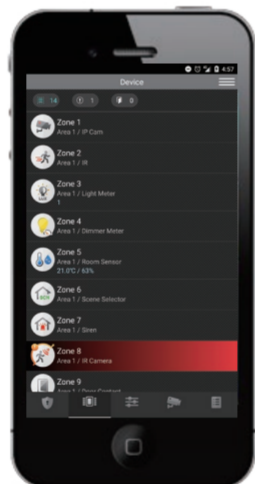

Be in Control Wherever You Are

Remote and Mobile Control

Vesta Home App

The end user can download the Vesta Home App from the App Store or the Google Play Store to manage the HSGW, receive event reports and view alarm videos/images on a smartphone.

Available on the
App Store

ANDROID APP ON
Google play