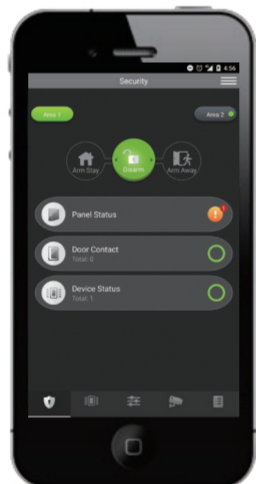

Be in Control Wherever You Are

Remote and Mobile Control

Vesta Home App

The end user can download the Vesta Home App from the App Store or the Google Play Store to manage the HSGW, receive event reports and view alarm videos/images on a smartphone.

Available on the
App Store

ANDROID APP ON
Google play