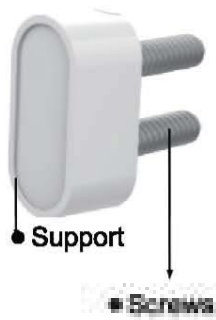

Installation