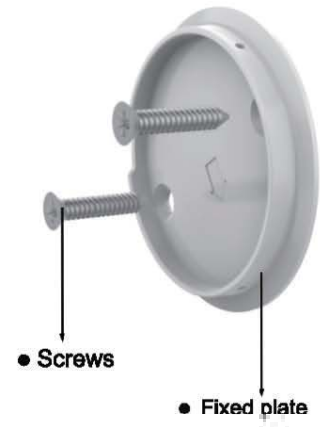

Installation